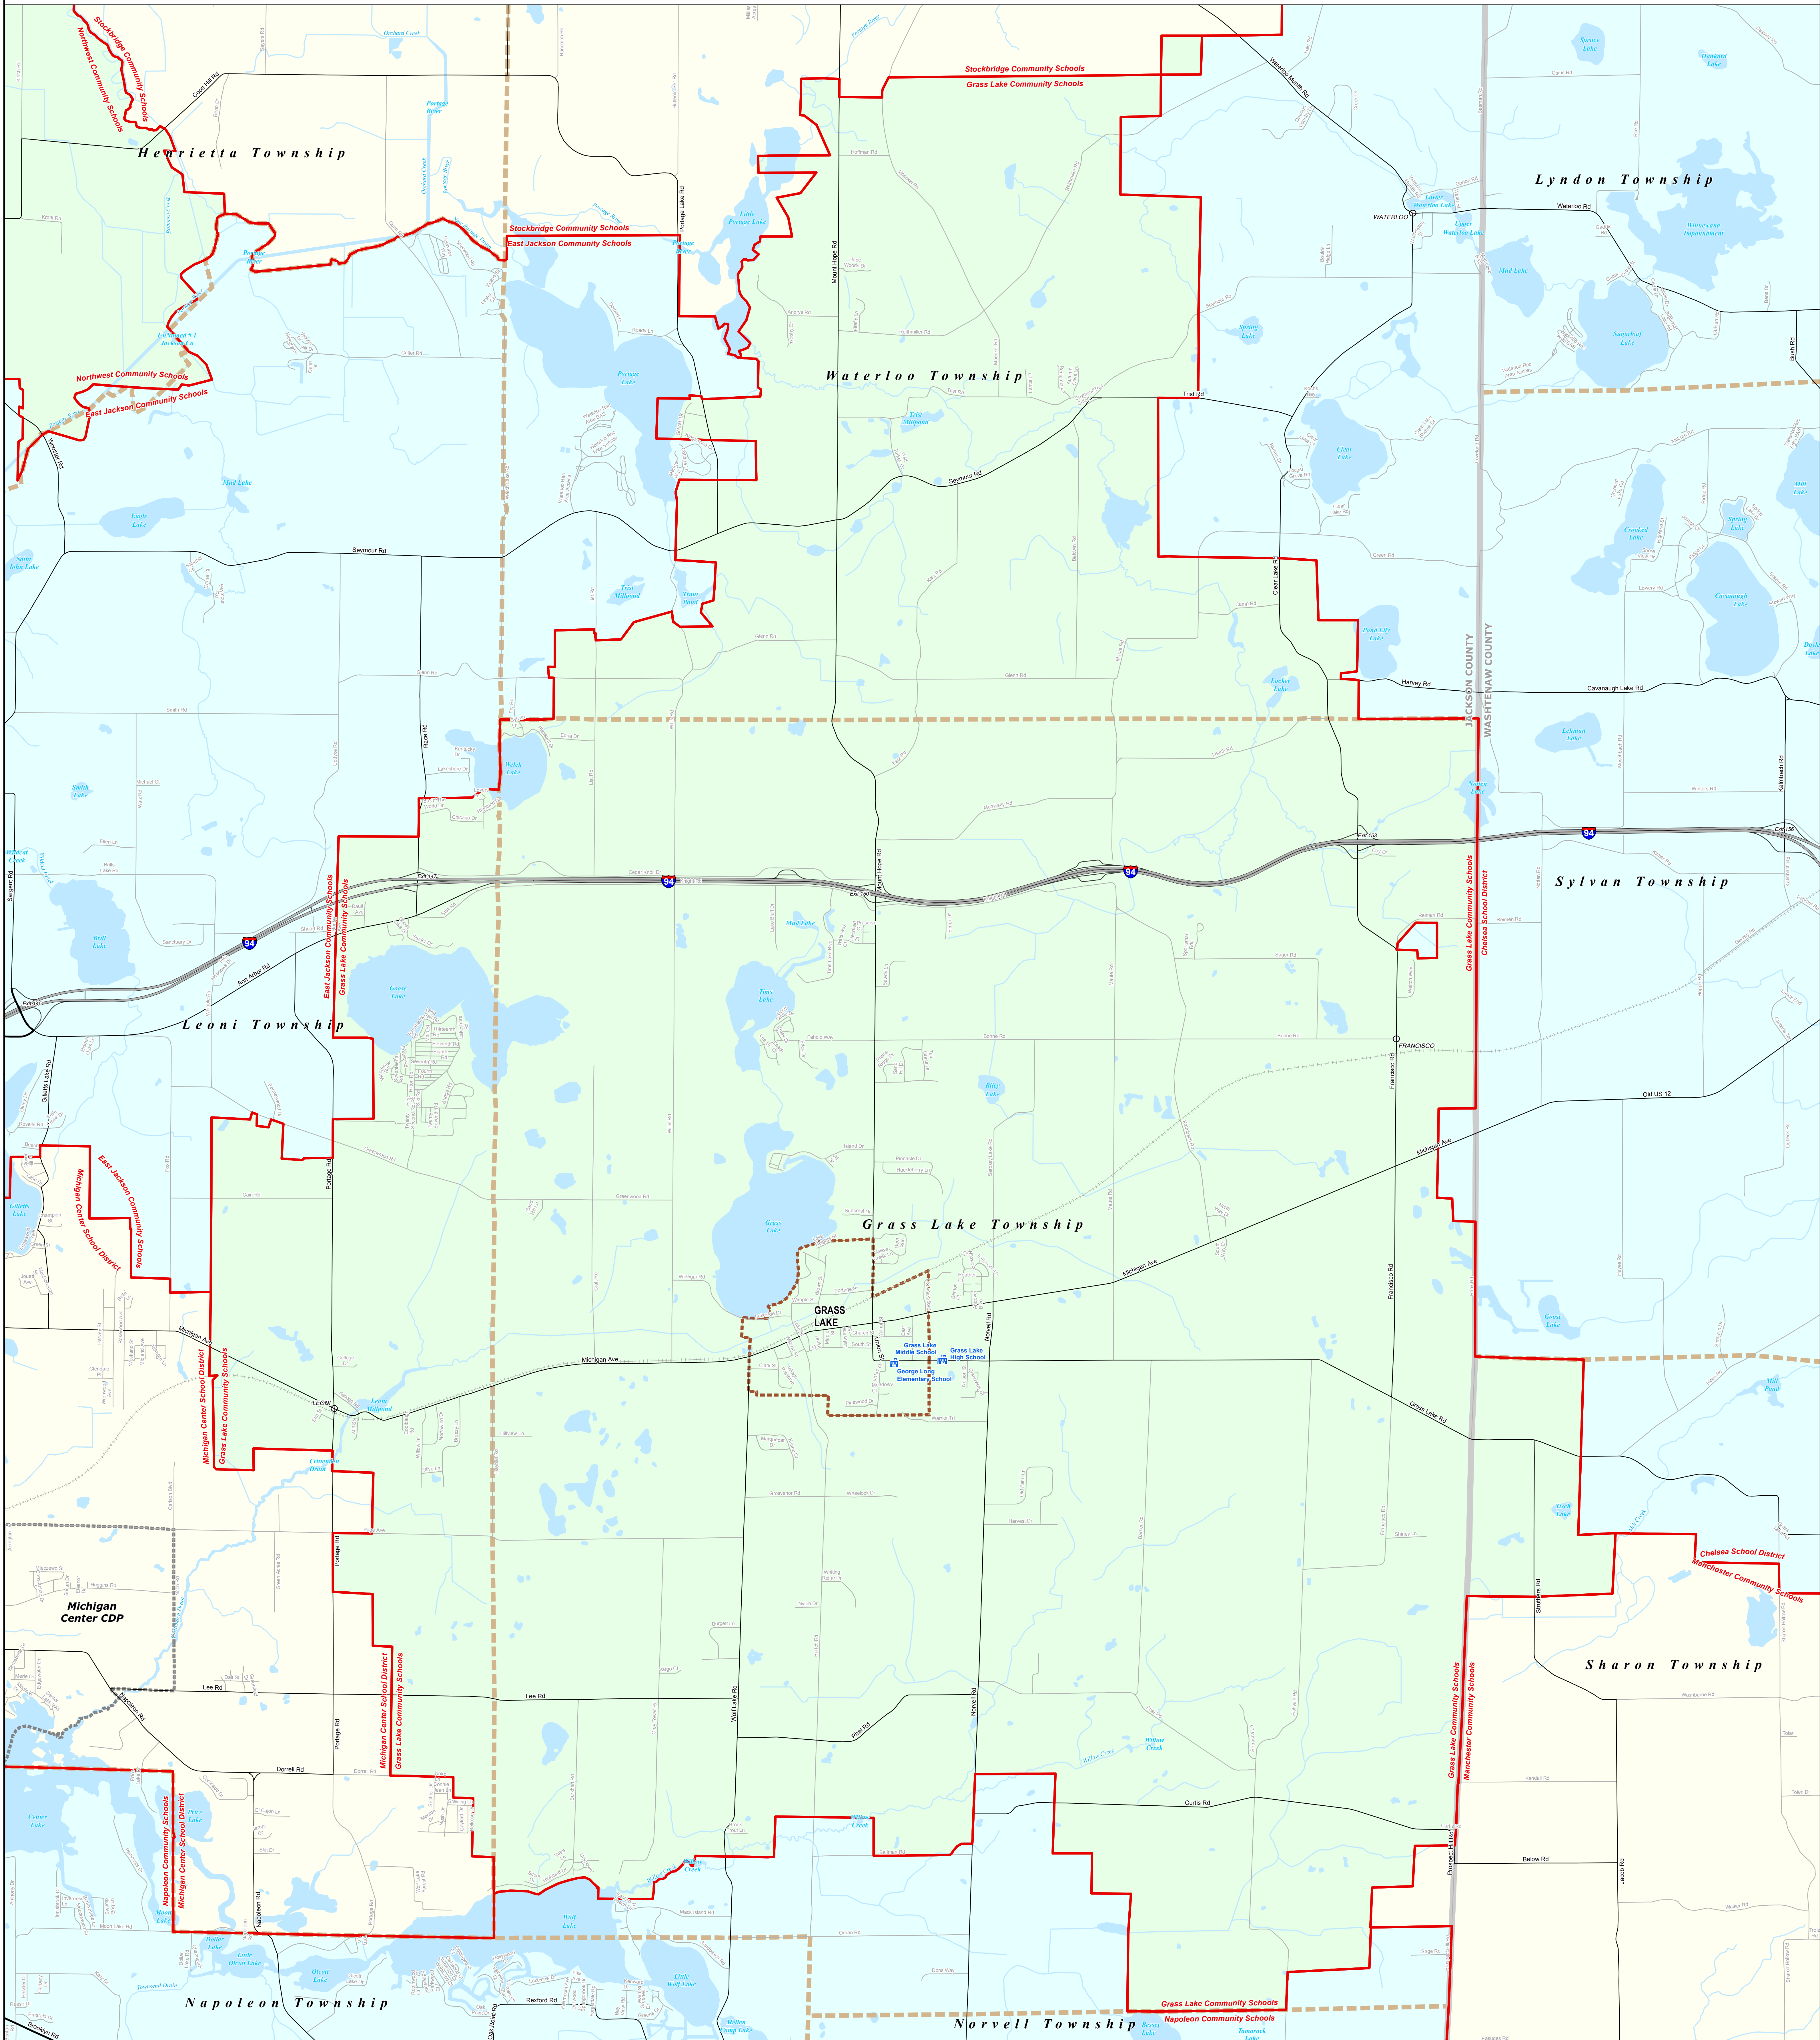

GRASS LAKE COMMUNITY SCHOOLS

Jackson ISD

*Note: Non K-12 School Districts identified with Asterisk (*) in Name

11/14/13

Legend   - School District   - County   - City   - Township   - Village   - Census Designated Place   - Unincorporated Place   - School   - Freeway   - Primary Road   - Local Road   - Railroad   - Water Feature   - River, Stream, or Drain

Source: Michigan Geographic Framework, v13a